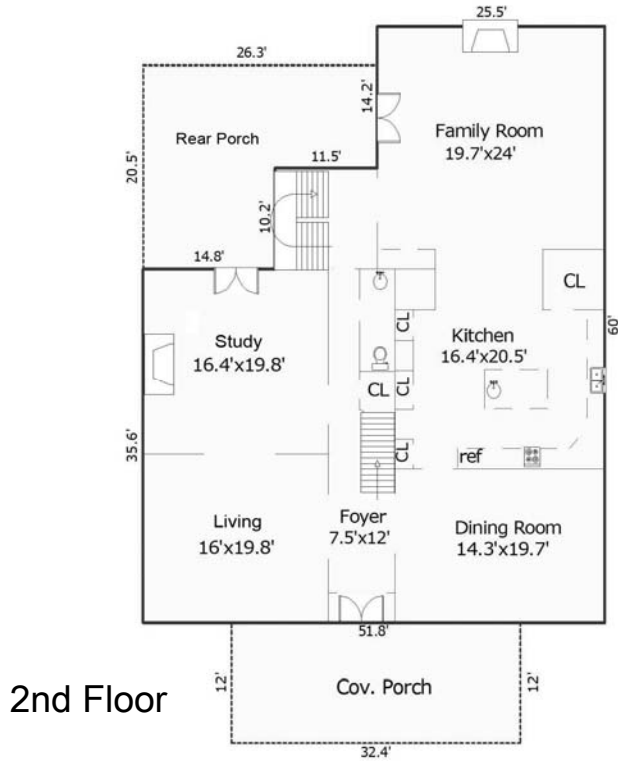

# 1776 State Street

RE/MAX N.O. Properties  
 8001 Maple St  
 New Orleans, LA 70118  
 504-866-7733  
 Each office independently owned & operated

This diagram is an artist's sketch intended for visualization purposes only. This drawing is not an architect's blueprint, and is not to be used for square footage estimates. All measurements are approximate. July 2017