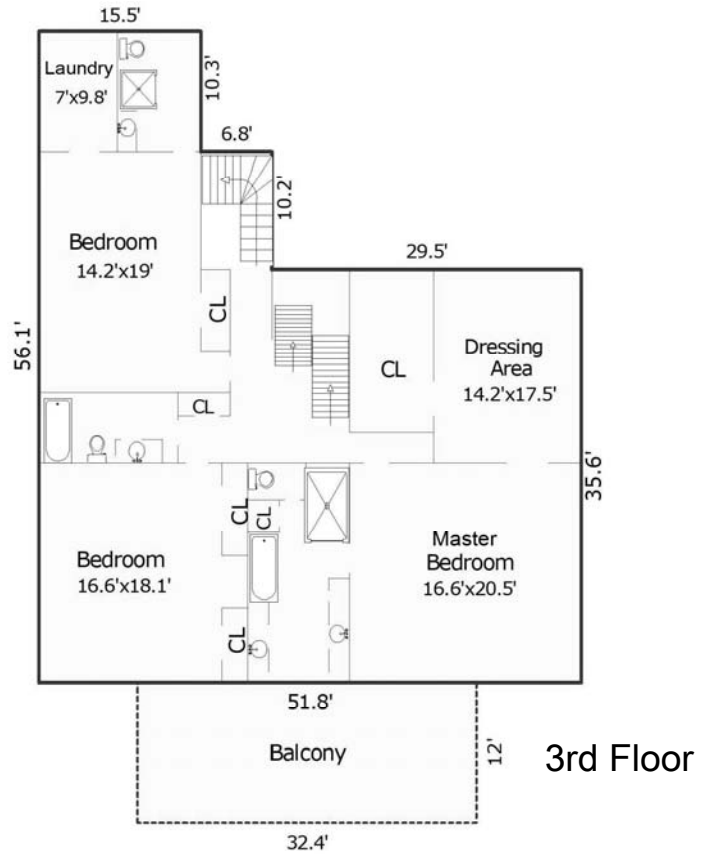

# 1776 State Street

RE/MAX N.O. Properties  
 8001 Maple St  
 New Orleans, LA 70118  
 504-866-7733  
 Each office independently owned & operated

This diagram is an artist's sketch intended for visualization purposes only. This drawing is not an architect's blueprint, and is not to be used for square footage estimates. All measurements are approximate. July 2017