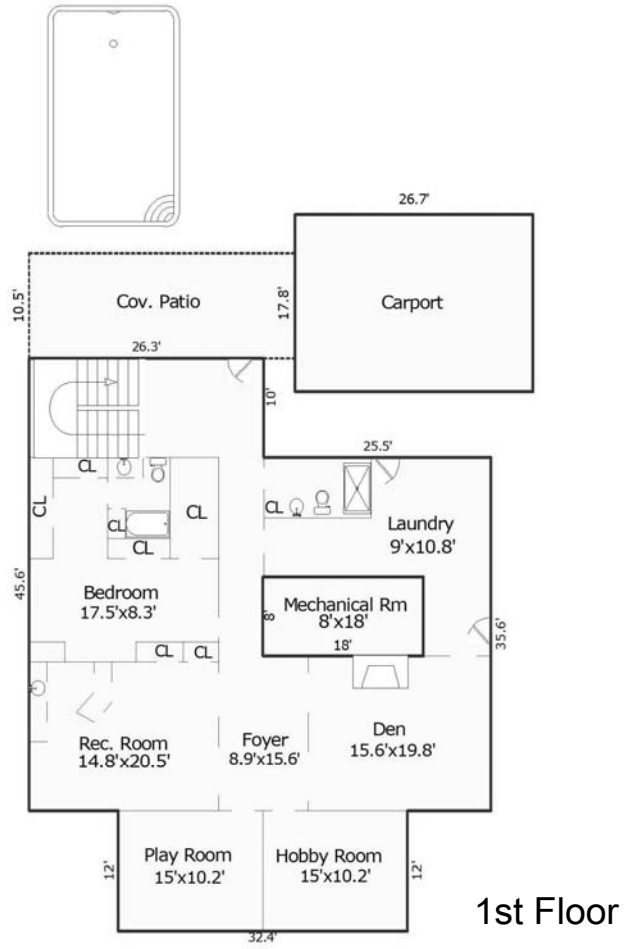

# 1776 State Street

RE/MAX N.O. Properties  
 8001 Maple St  
 New Orleans, LA 70118  
 504-866-7733  
 Each office independently owned & operated

This diagram is an artist's sketch intended for visualization purposes only. This drawing is not an architect's blueprint, and is not to be used for square footage estimates. All measurements are approximate. July 2017