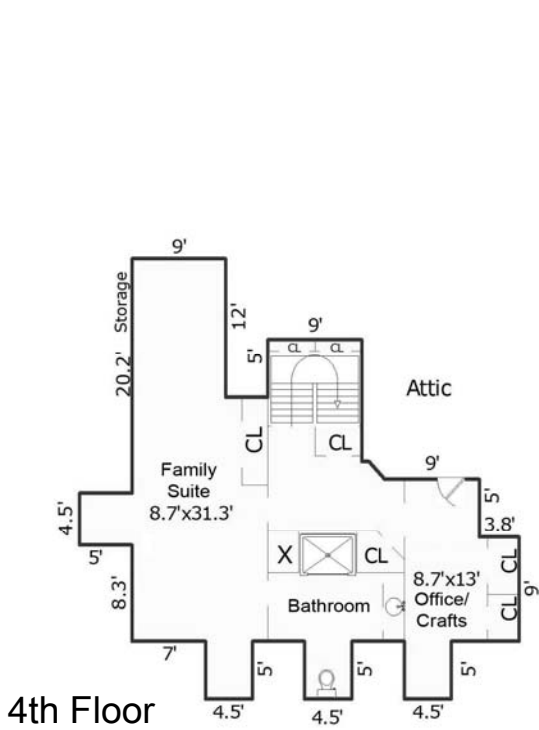

# 1776 State Street

RE/MAX N.O. Properties  
 8001 Maple St  
 New Orleans, LA 70118  
 504-866-7733  
 Each office independently owned & operated

This diagram is an artist's sketch intended for visualization purposes only. This drawing is not an architect's blueprint, and is not to be used for square footage estimates. All measurements are approximate. July 2017